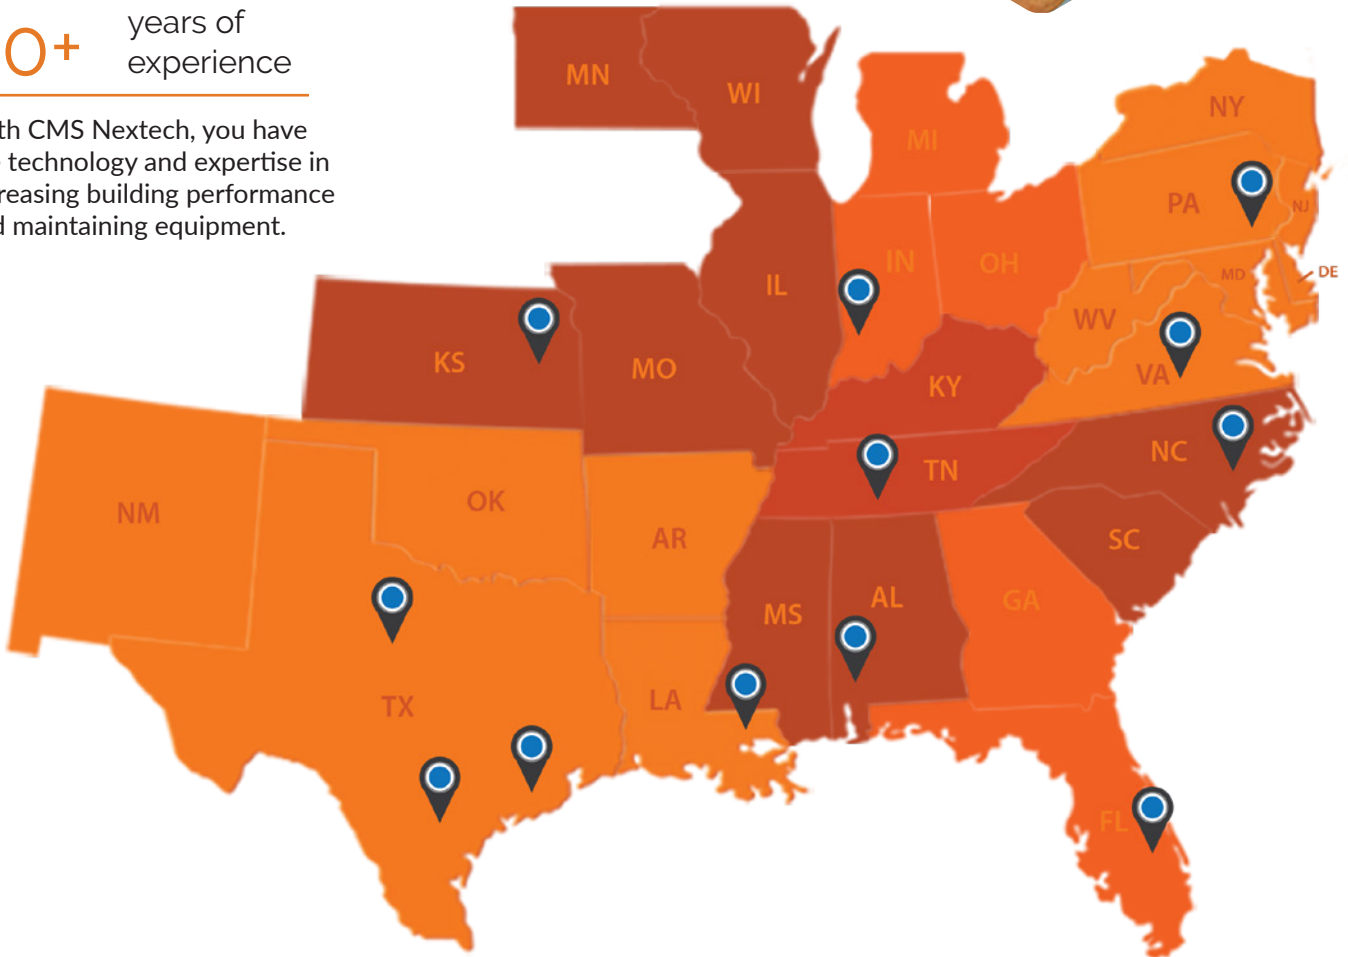

## Self-Performing States

**CMS | Florida [HQ]**  
Florida & Georgia  
445 West Drive  
Melbourne, FL 32904

**CMS | Tennessee**  
Tennessee & Kentucky  
109 Threet Industrial Blvd.  
Smyrna, TN 37167

**CMS | Carolinas**  
North Carolina &  
South Carolina  
4747 Hwy 33, Suite F  
Greenville, NC 27858

**CMS | Indiana**  
Indiana, Michigan, Ohio  
6975 Corporate Circle  
Indianapolis, IN 46278

**Nextech | Central Houston**  
Texas & Louisiana  
25702 Aldine Westfield Rd,  
Ste 801  
Spring, TX 77373

**Nextech | Northeast Virginia**  
Virginia, Maryland,  
Delaware & DC  
3636 Aerial Way Drive  
Roanoke, VA 24018

**CMS | Alabama**  
Alabama & Mississippi  
30181 State Hwy 59, Suite 6A  
Loxley, AL 36551

**CMS | Midwest**  
Missouri, Minnesota,  
Wisconsin, Illinois,  
Kansas, & Nebraska  
14843 W 95th St.  
Lenexa, KS 66215

**Nextech | Central Dallas**  
Texas, New Mexico, Oklahoma,  
Arkansas, & Louisiana  
2414 N Elm Street  
Denton, TX 76201

**Nextech | Northeast Pennsylvania**  
Pennsylvania, New Jersey,  
New York, & West Virginia  
904 Marcon Blvd  
Allentown, PA 18109