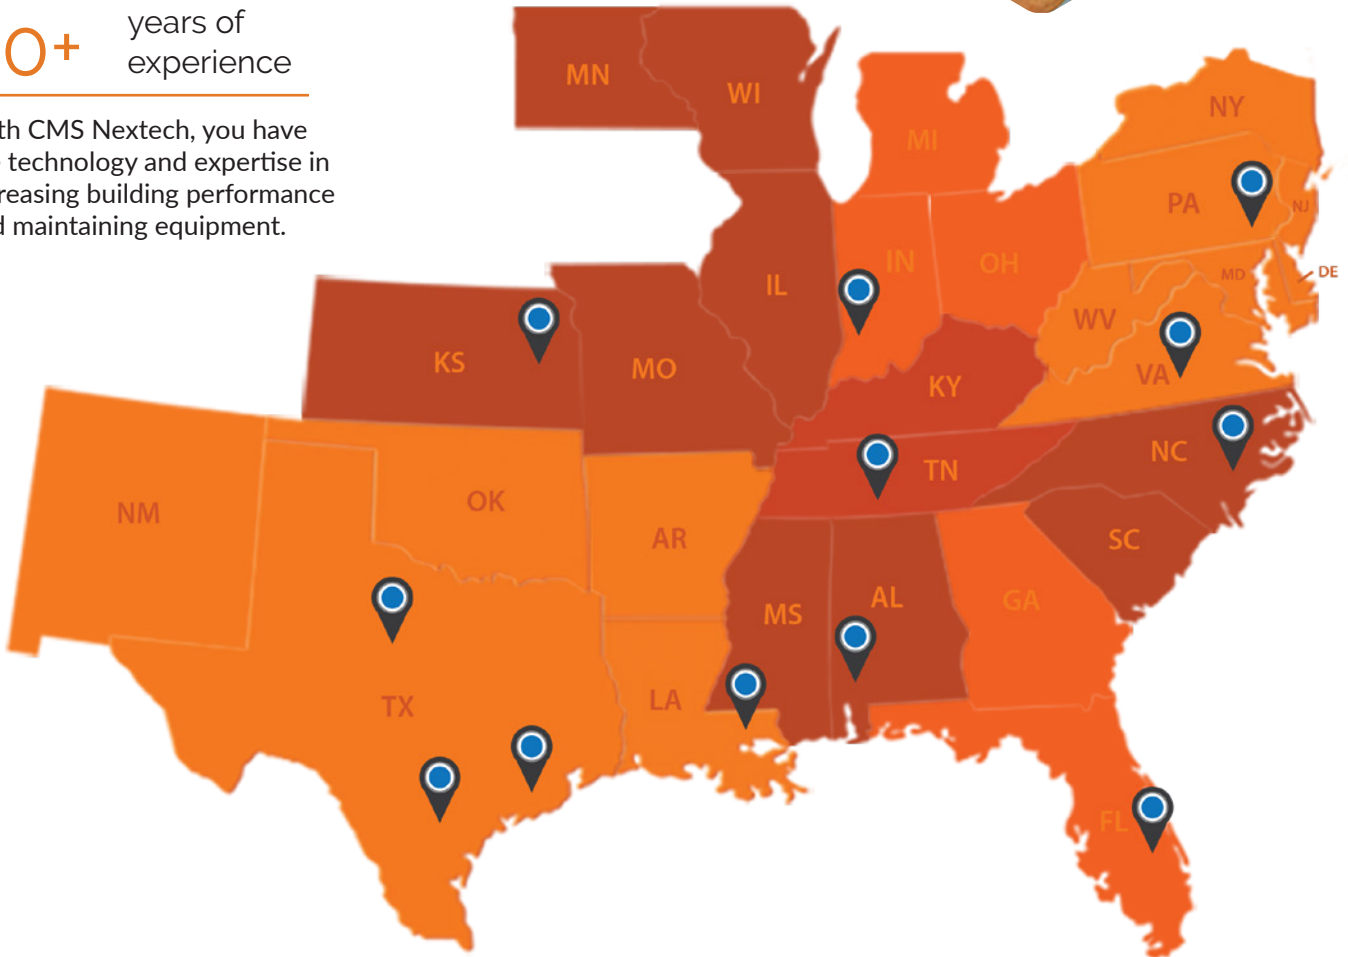

## Self-Performing States

**24 Hour Emergency Service Number**  
**1-800-382-3150**

**CMS | Florida [HQ]**  
Florida & Georgia  
445 West Drive  
Melbourne, FL 32904

**CMS | Tennessee**  
Tennessee & Kentucky  
109 Threet Industrial Blvd.  
Smyrna, TN 37167

**CMS | Carolinas**  
North Carolina & South Carolina  
4747 Hwy 33, Suite F  
Greenville, NC 27858

**CMS | Indiana**  
Indiana, Michigan, Ohio  
6975 Corporate Circle  
Indianapolis, IN 46278

**Nextech | Central Houston**  
Texas & Louisiana  
25702 Aldine Westfield Rd,  
Ste 801  
Spring, TX 77373

**Nextech | Northeast Virginia**  
Virginia, Maryland,  
Delaware & DC  
3636 Aerial Way Drive  
Roanoke, VA 24018

**CMS | Alabama**  
Alabama & Mississippi  
30181 State Hwy 59, Suite 6A  
Loxley, AL 36551

**CMS | Midwest**  
Missouri, Minnesota,  
Wisconsin, Illinois,  
Kansas, & Nebraska  
14843 W 95th St.  
Lenexa, KS 66215

**Nextech | Central Dallas**  
Texas, New Mexico, Oklahoma,  
Arkansas, & Louisiana  
2414 N Elm Street  
Denton, TX 76201