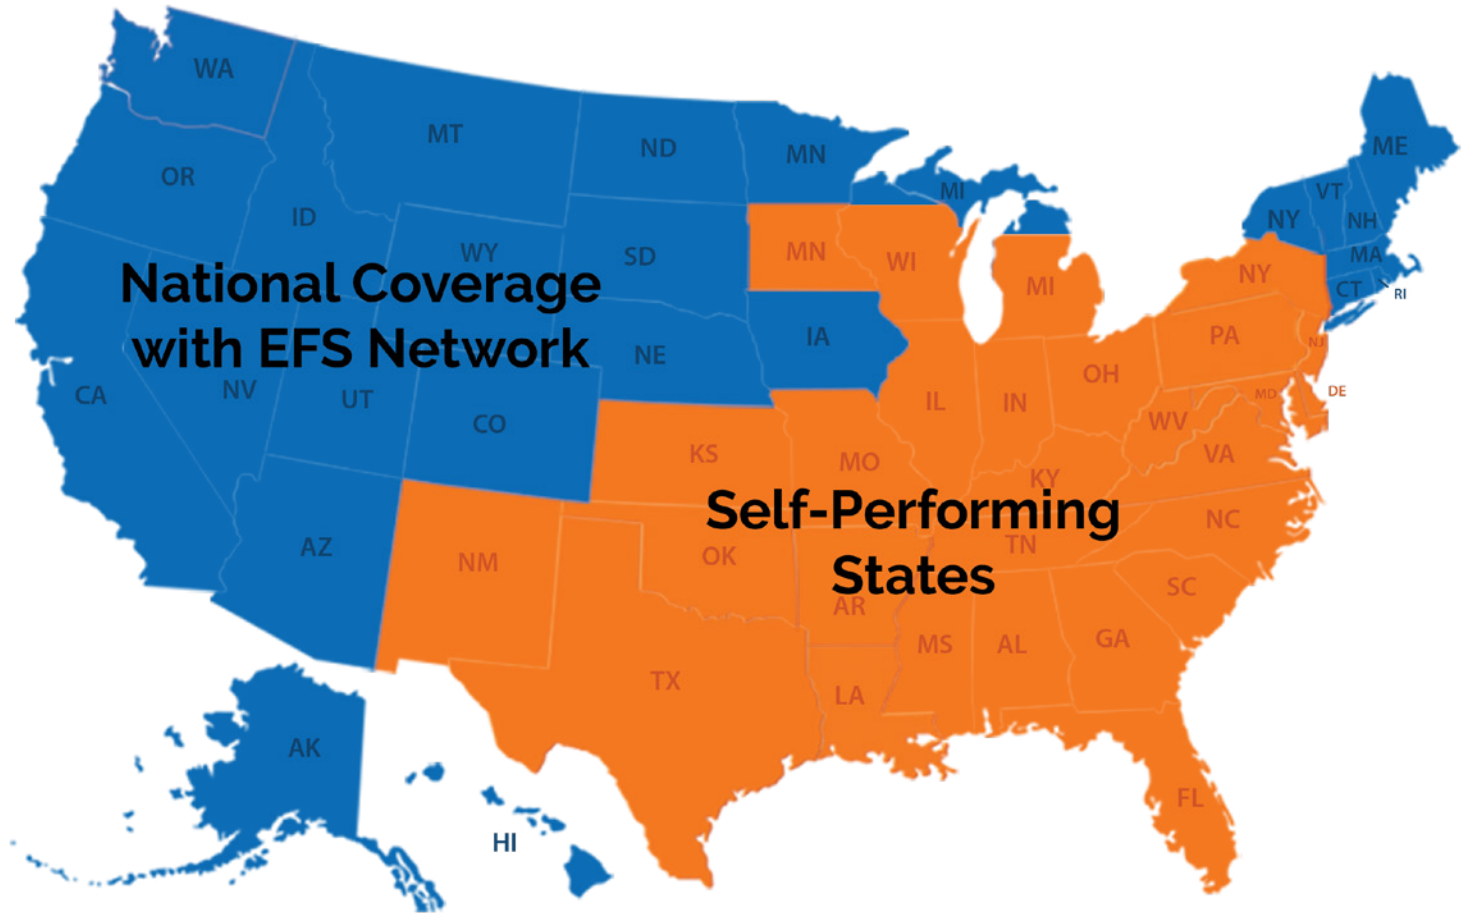

The CMS Nextech Difference

We provide the best service, information and technology systems in the industry. For over 10 years, we have collected asset information in the field of every make and model to support executive planning and daily management decisions. With CMS Nextech and our EFS partner network, you can rely on us to provide consistent and quality service nationwide.