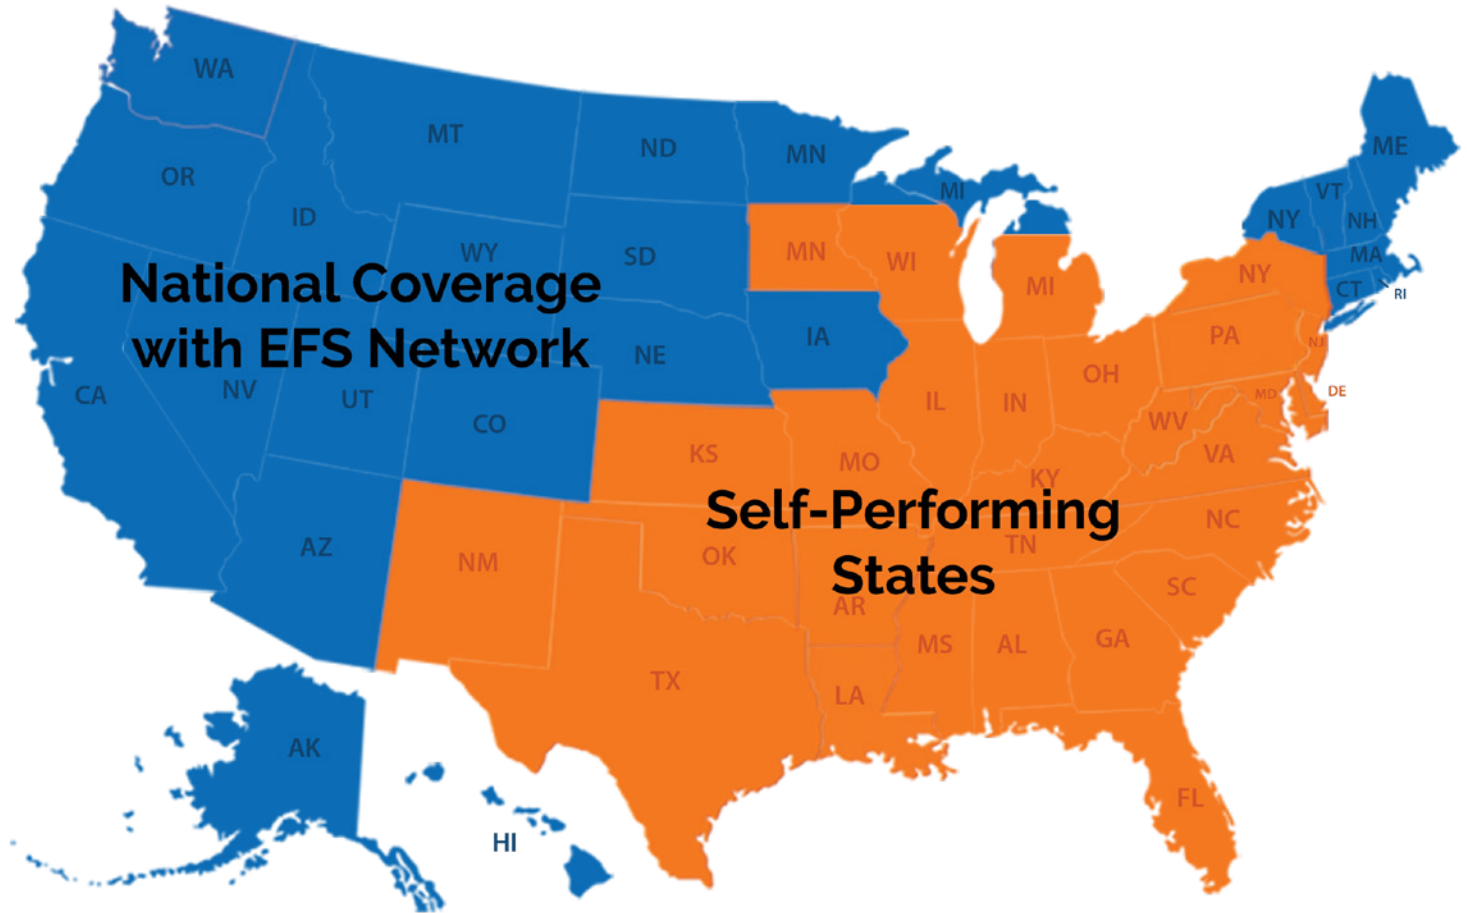

The CMS Nextech Difference

We provide the best service, information and technology systems in the industry. For over 10 years, we have collected asset information in the field of every make and model to support executive planning and daily management decisions. With CMS Nextech and our EFS partner network, you can rely on us to provide consistent and quality service nationwide.