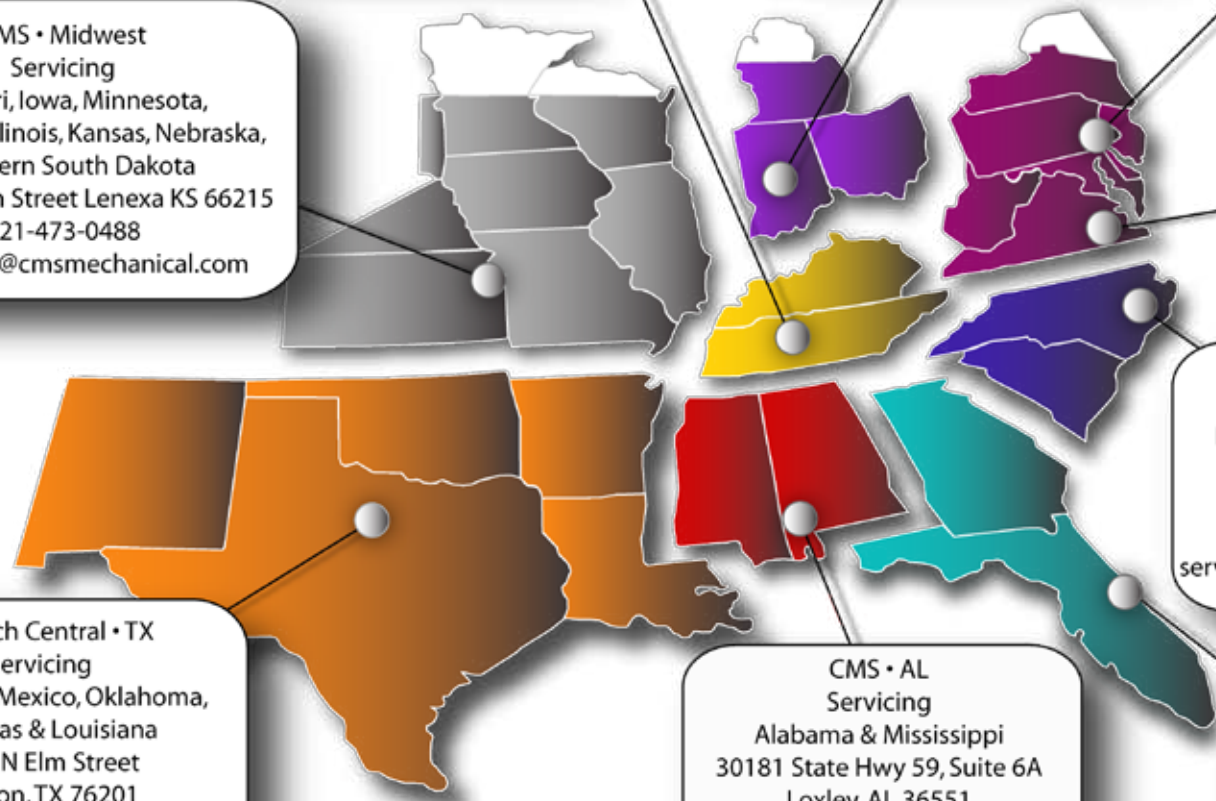

800-382-3150

CMS • TN
Servicing
Tennessee & Kentucky
109 Threet Industrial Blvd.
Smyrna, TN 37167
321-473-0415
servicetn@cmsmechanical.com

CMS • IN
Servicing
Indiana, Michigan & Ohio
6975 Corporate Circle
Indianapolis, IN 46278
321-473-0543
servicein@cmsmechanical.com

Nextech Northeast • PA
Servicing
Pennsylvania, New Jersey
New York & West Virginia
904 Marcon Blvd
Allentown, PA 18109
1-800-640-8441
service@nextechne.com

Nextech Northeast • VA
Servicing
Virginia, Maryland, Delaware
& DC Area
3636 Aerial Way Drive
Roanoke, VA 24018
1-800-640-8441
service@nextechne.com

CMS • Carolinas
Servicing
North Carolina & South Carolina
4747 Hwy 33 Suite F
Greenville, NC 27858
321-473-0508
servicecarolinas@cmsmechanical.com

CMS Mechanical Headquarters
Servicing Florida & Georgia
445 West Drive
Melbourne, FL 32904
800-382-3150
service@cmsmechanical.com

CMS • AL
Servicing
Alabama & Mississippi
30181 State Hwy 59, Suite 6A
Loxley, AL 36551
321-473-0454
serviceal@cmsmechanical.com

CMS • Midwest
Servicing
Missouri, Iowa, Minnesota,
Wisconsin, Illinois, Kansas, Nebraska,
& Eastern South Dakota
14843 w 95th Street Lenexa KS 66215
321-473-0488
servicemw@cmsmechanical.com

Nextech Central • TX
Servicing
Texas, New Mexico, Oklahoma,
Arkansas & Louisiana
2414 N Elm Street
Denton, TX 76201
1-800-803-5145
service@nextechcentral.com

SELF PERFORMING REGIONAL MAP

9 REGIONAL OFFICE LOCATIONS - SERVICING 30 STATES